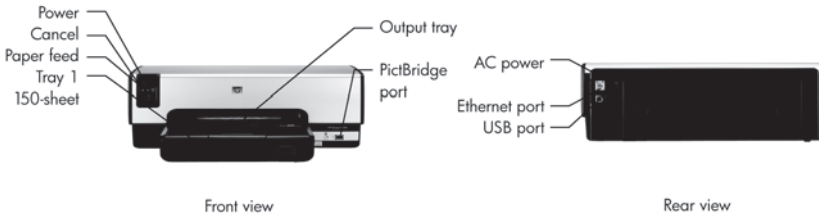

Model specifications and schematic (continued)

6940 (C8970A)	
Envelope Input, Std	20
Two-Sided Printing	Automatic (optional)
Print Quality, Black Best	Up to 1200 x 1200 rendered dpi
Print Quality, Color Best	Up to 4800 optimized dpi (with 1200 input dpi)
Print Cartridges	2 (1 each black, tri-color), optional photo
Printheads	Integrated
Print Languages, Std	HP PCL 3
Duty Cycle, Monthly	5,000 pages
Media Types	Paper (banner, inkjet, photo, plain), envelopes, labels, cards, transparencies, iron-on transfers, HP Premium media, borderless media
Media Sizes, Std	Letter, legal, executive, envelopes (No. 10), cards, borderless photo (4 x 6 in, 5 x 7 in, 8 x 10 in, 8.5 x 11.5 in), borderless panorama (4 x 10 in, 4 x 11 in, 4 x 12 in)
Media Sizes, Custom	3 x 5 in to 8.5 x 24 in
Connectivity, Std	Built-in Ethernet, USB, PictBridge
Connectivity, Opt	HP Jetdirect external printer servers, HP Bluetooth Wireless Printer and PC Adapter
Memory, Std	32 MB
Memory, Max	32 MB
ENERGY STAR® Qualified	Yes
Mac Compatible	Yes
Dimensions (W x D x H)	17.7 x 14.5 x 5.7 in
Weight	13.2 lb
Shipping Dimensions	21 x 9.2 x 18.4 in
Shipping Weight	16.5 lb

¹ Exact speed varies depending on the system configuration, software application and document complexity.

HP Deskjet 6940 series

Supplies and accessories

For complete supplies information please visit www.hp.com/supplies.

Ink

- HP 96 Large Black Inkjet Print Cartridge C8767WN
- HP 97 Large Tri-color Inkjet Print Cartridge C9363WN
- HP 100 Gray Photo Inkjet Print Cartridge C9368AN
- HP 99 Photo Inkjet Print Cartridge C9369WN
- HP 96 3-pack Black Inkjet Print Cartridges C9345BN

Media

- HP Inkjet Glossy Brochure Paper: 8.5 x 11 in; 48 lb; 50 sheets C6817A
- HP Premium Photo Paper, glossy: 8.5 x 11 in; 64 lb; 50 sheets C6979A
- HP Premium Photo Paper, glossy: 4 x 6 in, borderless; 64 lb; 100 sheets Q5477A
- HP Inkjet Matte Presentation Paper: 8.5 x 11 in; 32 lb; 150 sheets Q5449A

Cables

- HP USB Cable Q6264A

Connectivity

- HP bt500 Bluetooth USB 2.0 Wireless Adapter Q6273A

Paper-handling accessories

- Automatic Two-Sided Printing Accessory with Small Paper Tray Q3032A
- 250-Sheet Input Tray Q3447A
- Automatic Two-Sided Printing Accessory Q5712A

Additional information

Sales

- www.hp.com
- Data Sheet 4AA0-2826ENUC

Technical Support

- www.hp.com/support

Services

- <http://www.hp.com/go/services>

Third-party solutions

- www.hpgsc.com

Reseller

- <http://hp.com/partners/us>

Supplies and accessories

- www.hp.com